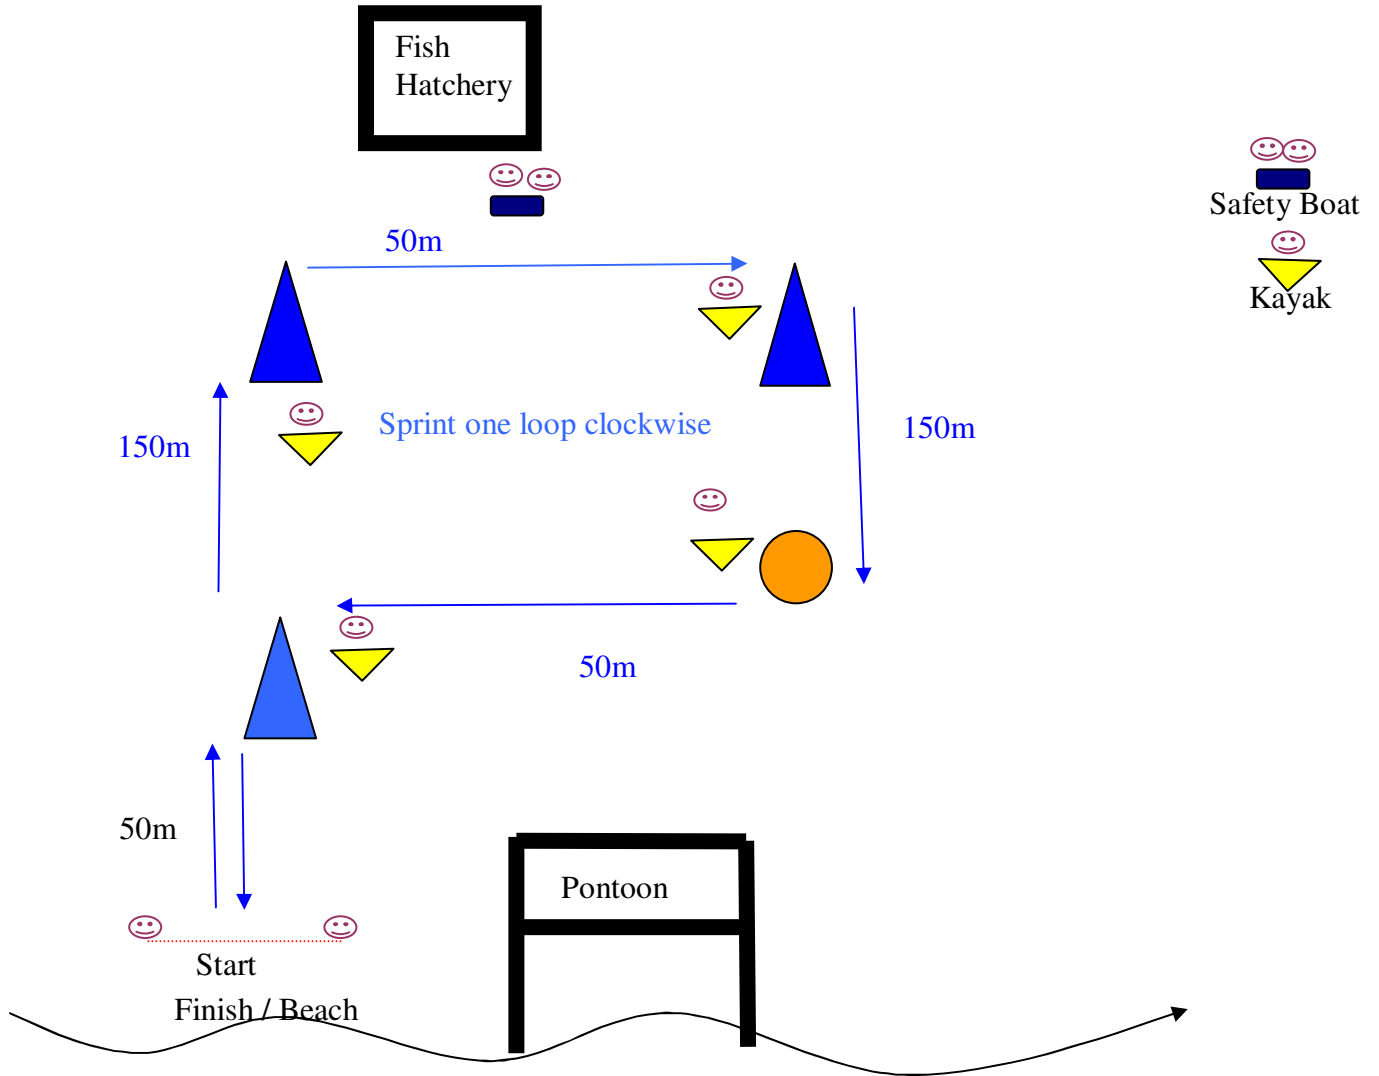

2010 Subaru Sooke Triathlon Sprint Swim Course

Aqua Sphere

Active Swim Equipment

Transition Area