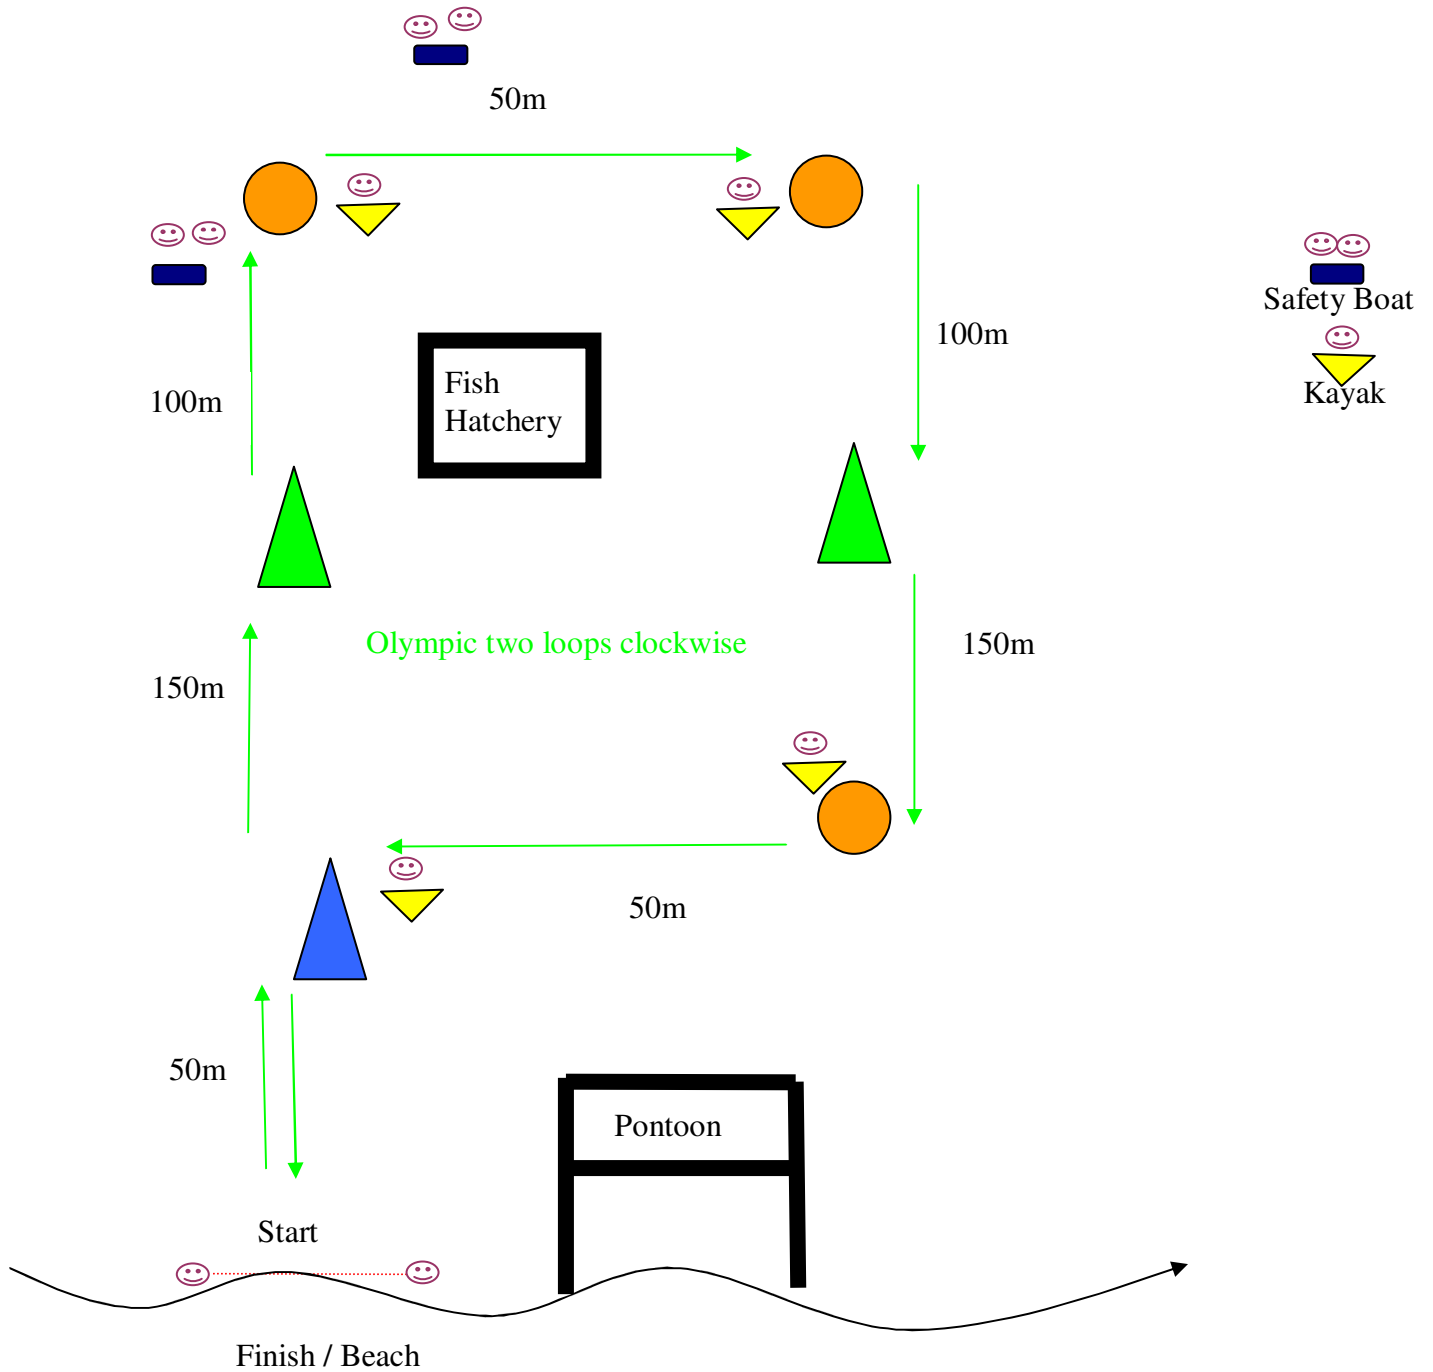

2010 Subaru Sooke Olympic Triathlon Swim Course

Active Swim Equipment

Transition Area